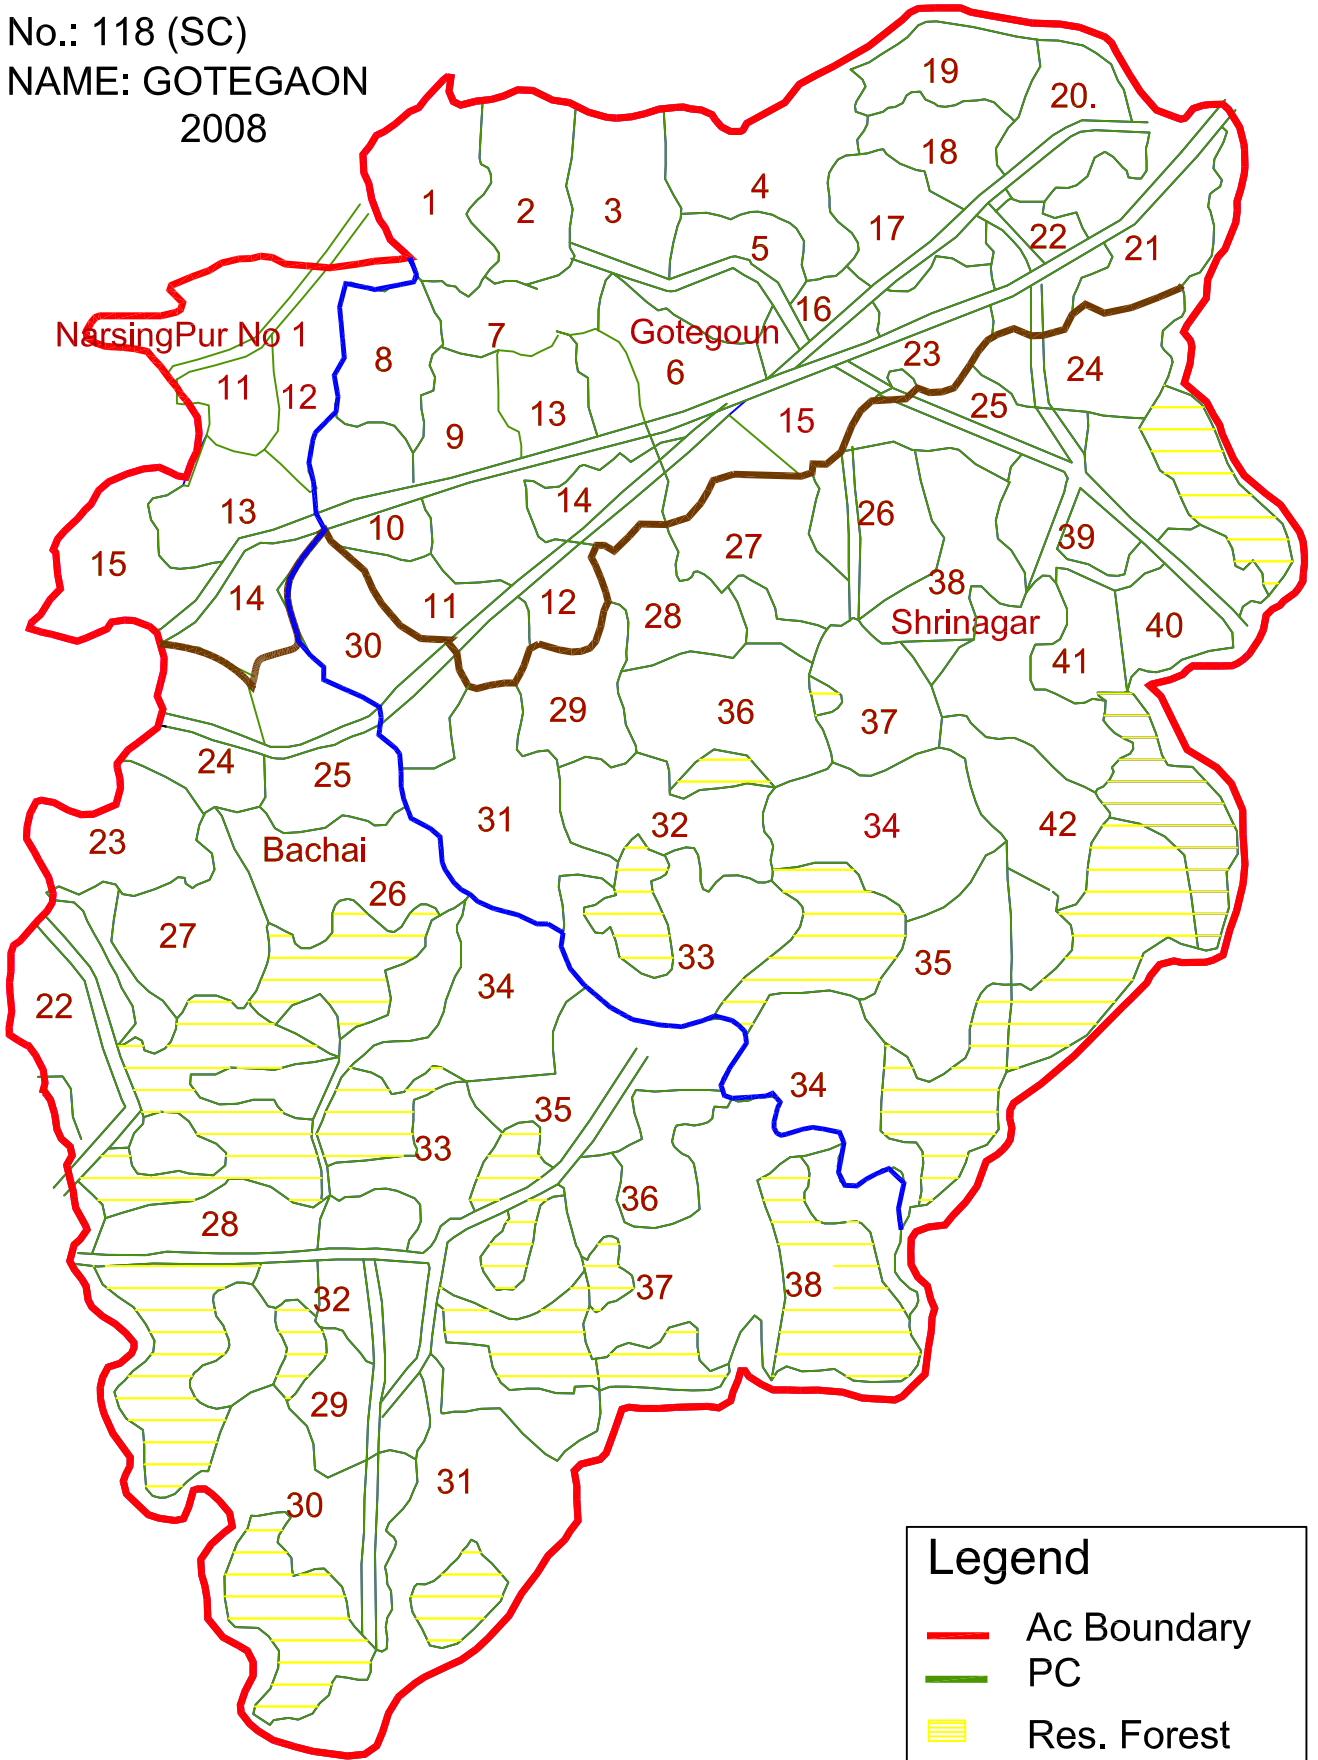

DISTRICT: NARSINGHPUR

AC No.: 118 (SC)

AC NAME: GOTEGAON

2008

Legend

- Ac Boundary
- PC
- ▨ Res. Forest
- Old AC
- Tehsil
- RI Circle