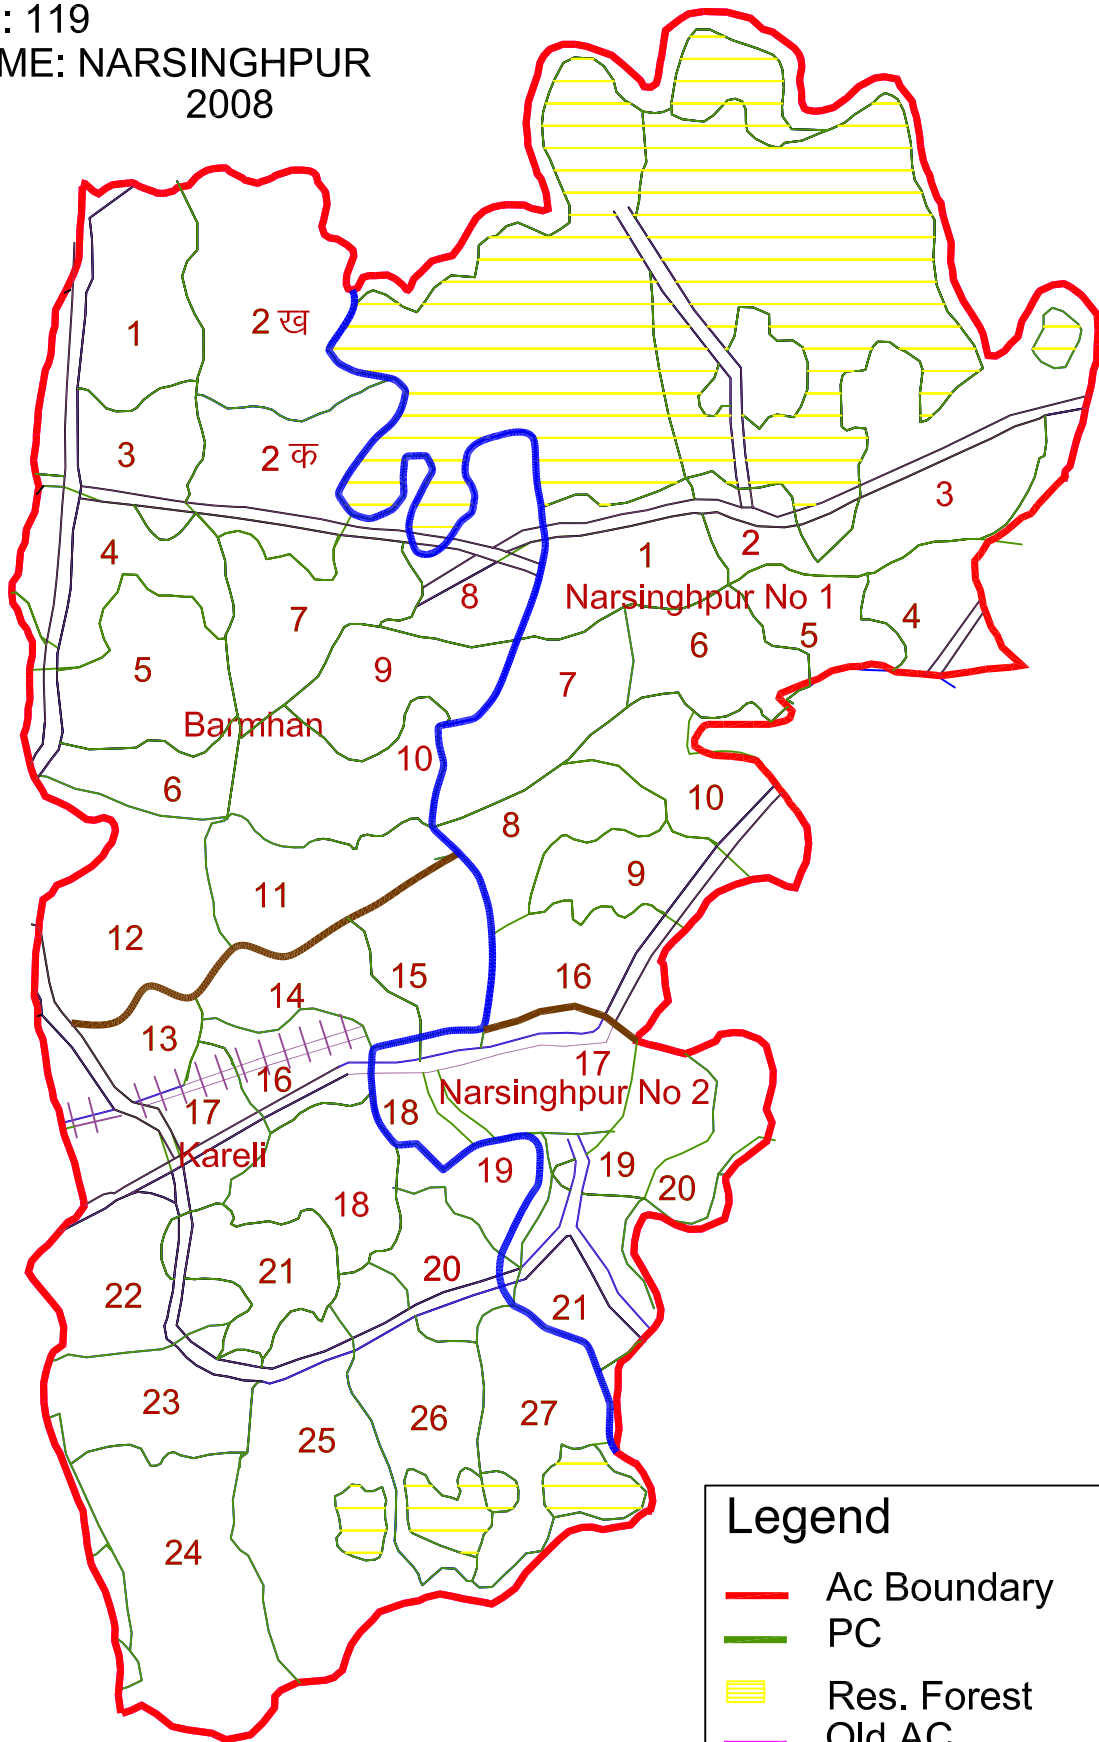

DISTRICT: NARSINGHPUR
AC No.: 119
AC NAME: NARSINGHPUR
2008

Legend

- Ac Boundary
- PC
- ▨ Res. Forest
- Old AC
- Tehsil
- RI Circle