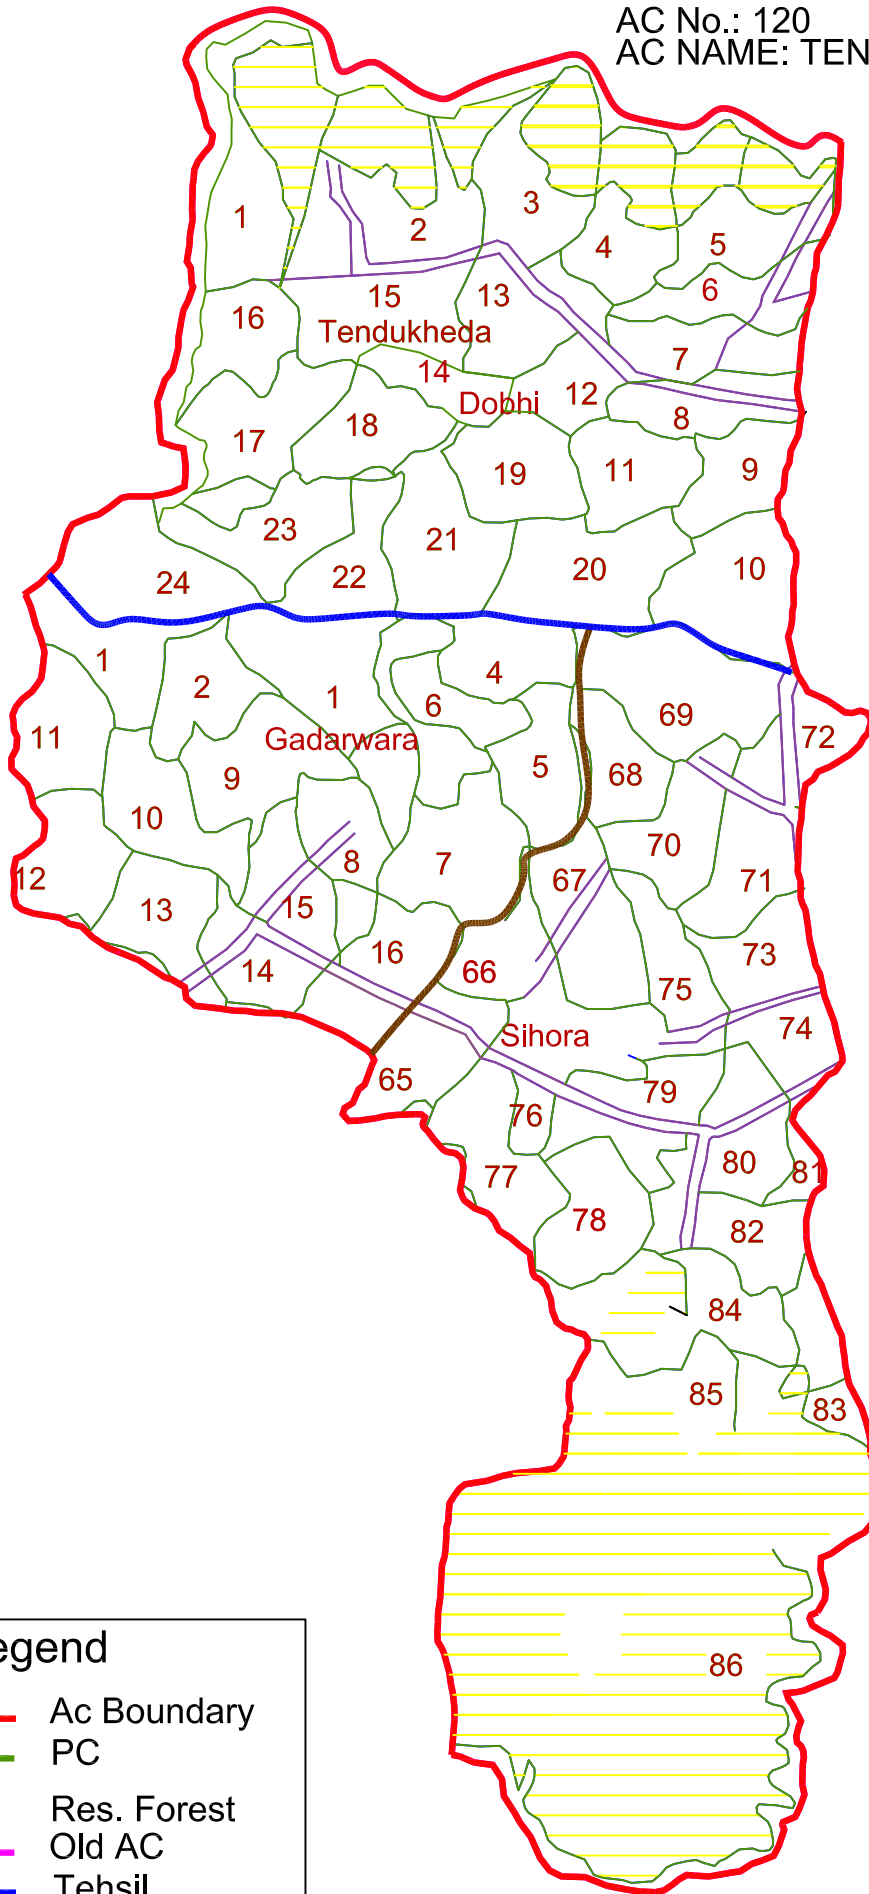

DISTRICT: NARSINGHPUR
AC No.: 120
AC NAME: TENDUKHEDA
2008

Legend

- Ac Boundary
- PC
- ▨ Res. Forest
- Old AC
- Tehsil
- RI Circle