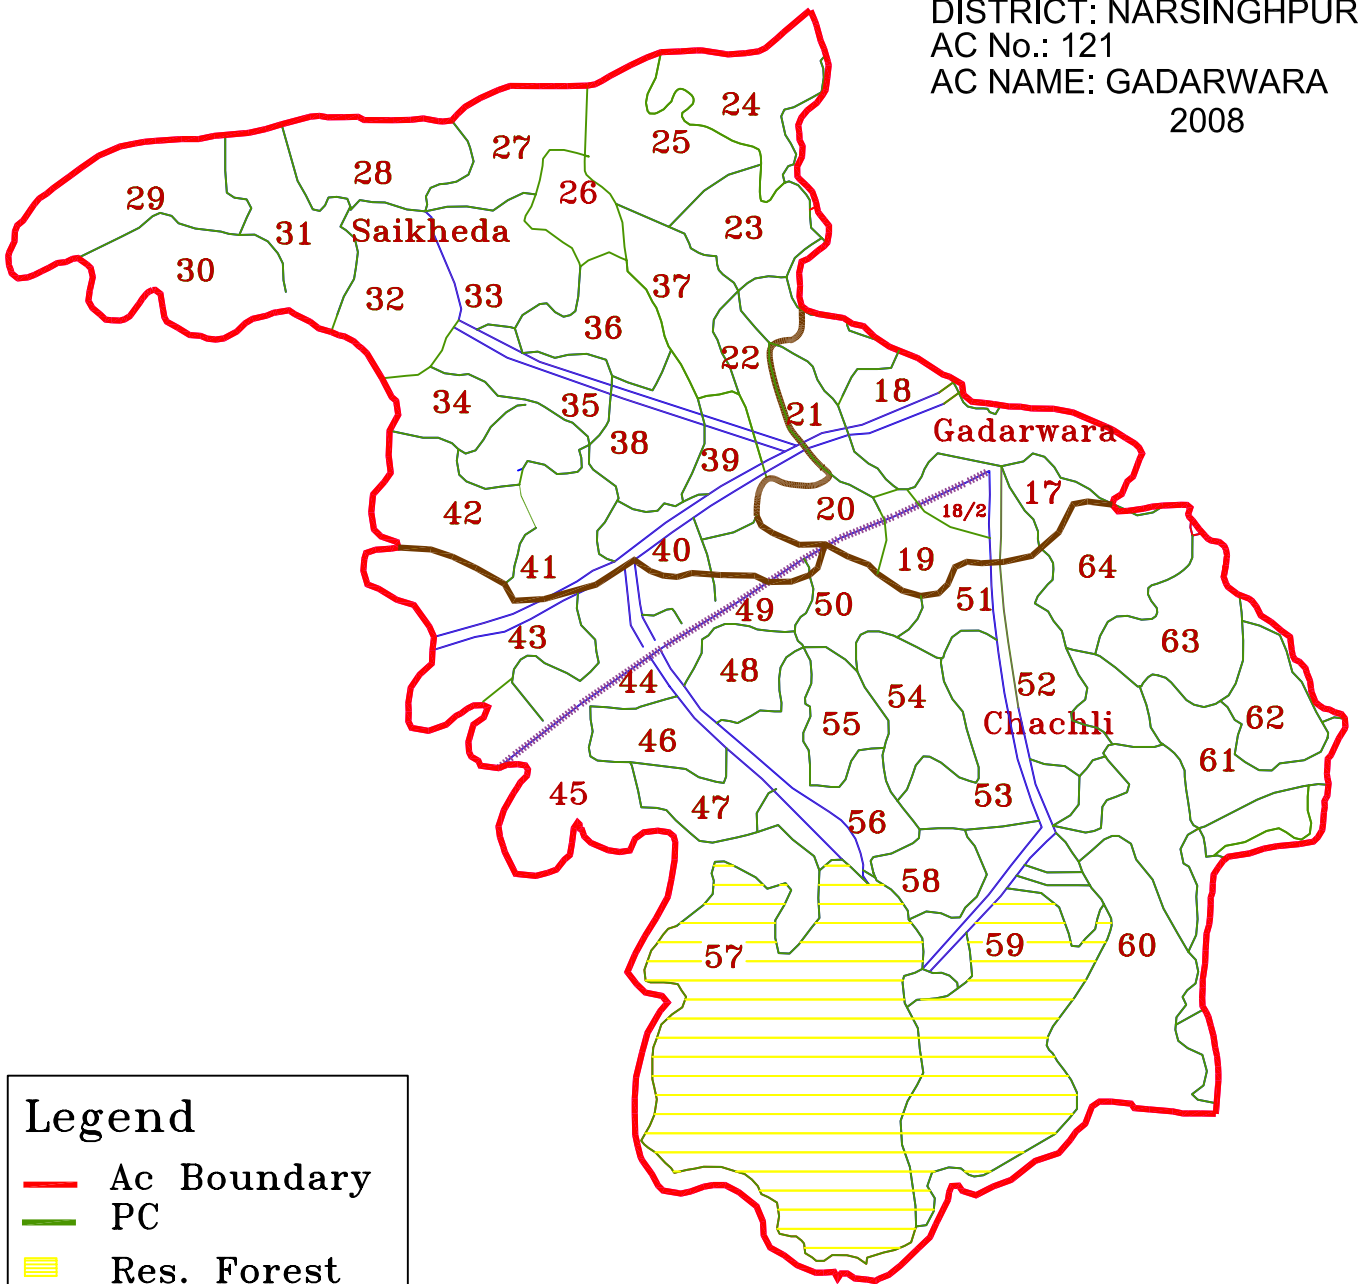

DISTRICT: NARSINGHPUR
AC No.: 121
AC NAME: GADARWARA
2008

Legend

- Ac Boundary
- PC
- ▨ Res. Forest
- - - Old AC
- Tehsil
- RI Circle